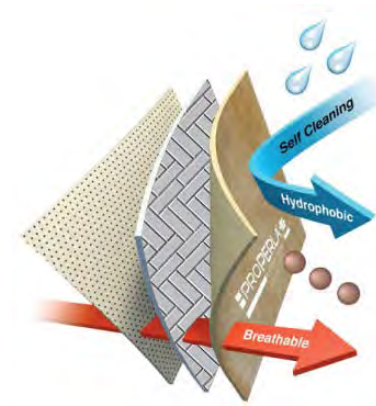

Key Features

- Manufactured in Germany using the latest nano technology which reduces water absorption by up to 95%
- For use on mineral substrates such as concrete slabs, paving stones, terraces and many more
- Chemically bonds to the paving rather than creating a film on the surface that would breakdown over time
- Dries clear & does not alter the appearance of the paving
- Creates a self-cleaning surface
- Highly breathable
- Minimises stain adherence, preventing discolouration

Keep paving dry & clean

Invisible waterproof protection for paving

Super Hydrophobic Self-Cleaning
10 Year Guarantee

Super Hydrophobic

ProPERLA Paving Impregnator is an external super hydrophobic treatment which uses the latest nano technology to reduce moisture ingress on concrete slabs, paving stones & terraces up to 95%.

Once applied the treatment chemically reacts and actively bonds to the surface, causing the water to form beads that simply run off.

It does not alter the appearance of paving, it simply creates a water repellent surface that keeps the substrate dry & free from the moisture that can cause damage & discolouration.

Protection

ProPERLA Paving Impregnator provides a real alternative to the costly and wasteful decision to replace tired, stained paving stones. It protects the paving from the damage that rain and frost can cause, often leading to cracked paving.