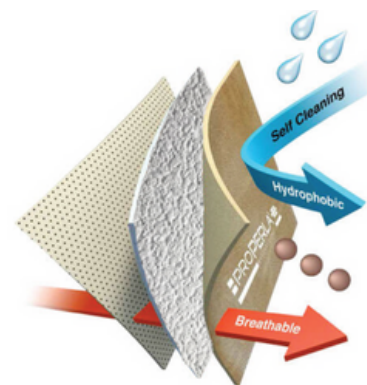

## Key Features

- Based on the latest technology
- Ideal for covering cracks and other imperfections
- Repairs and restores surfaces ready for painting
- Restores the integrity of surfaces, offering a protective shield
- Highly breathable - SD value of 0.04
- Easy and quick to apply, preventing the need for rendering
- Scientifically engineered to actively bind to surfaces
- Can create a range of textured finishes
- Can be used for small spot repairs or on larger areas in order to create a textured finish

## Optimal Performance

Contains our highly advanced nano-technology and has been scientifically engineered to actively bind to surfaces it is applied to, creating an extremely strong chemical bond for long-term durability in all weather conditions.

## Create Any Textured Finish

ProPERLA Textured Basecoat can create a range of textured finishes from light texture to rough texture using various application methods. This allows a range of masonry surfaces to be repaired and restored with a seamless finish that is ready to paint.

ProPERLA Textured Basecoat can:

- Cover cracks and other imperfections
- Marry new and existing surfaces together